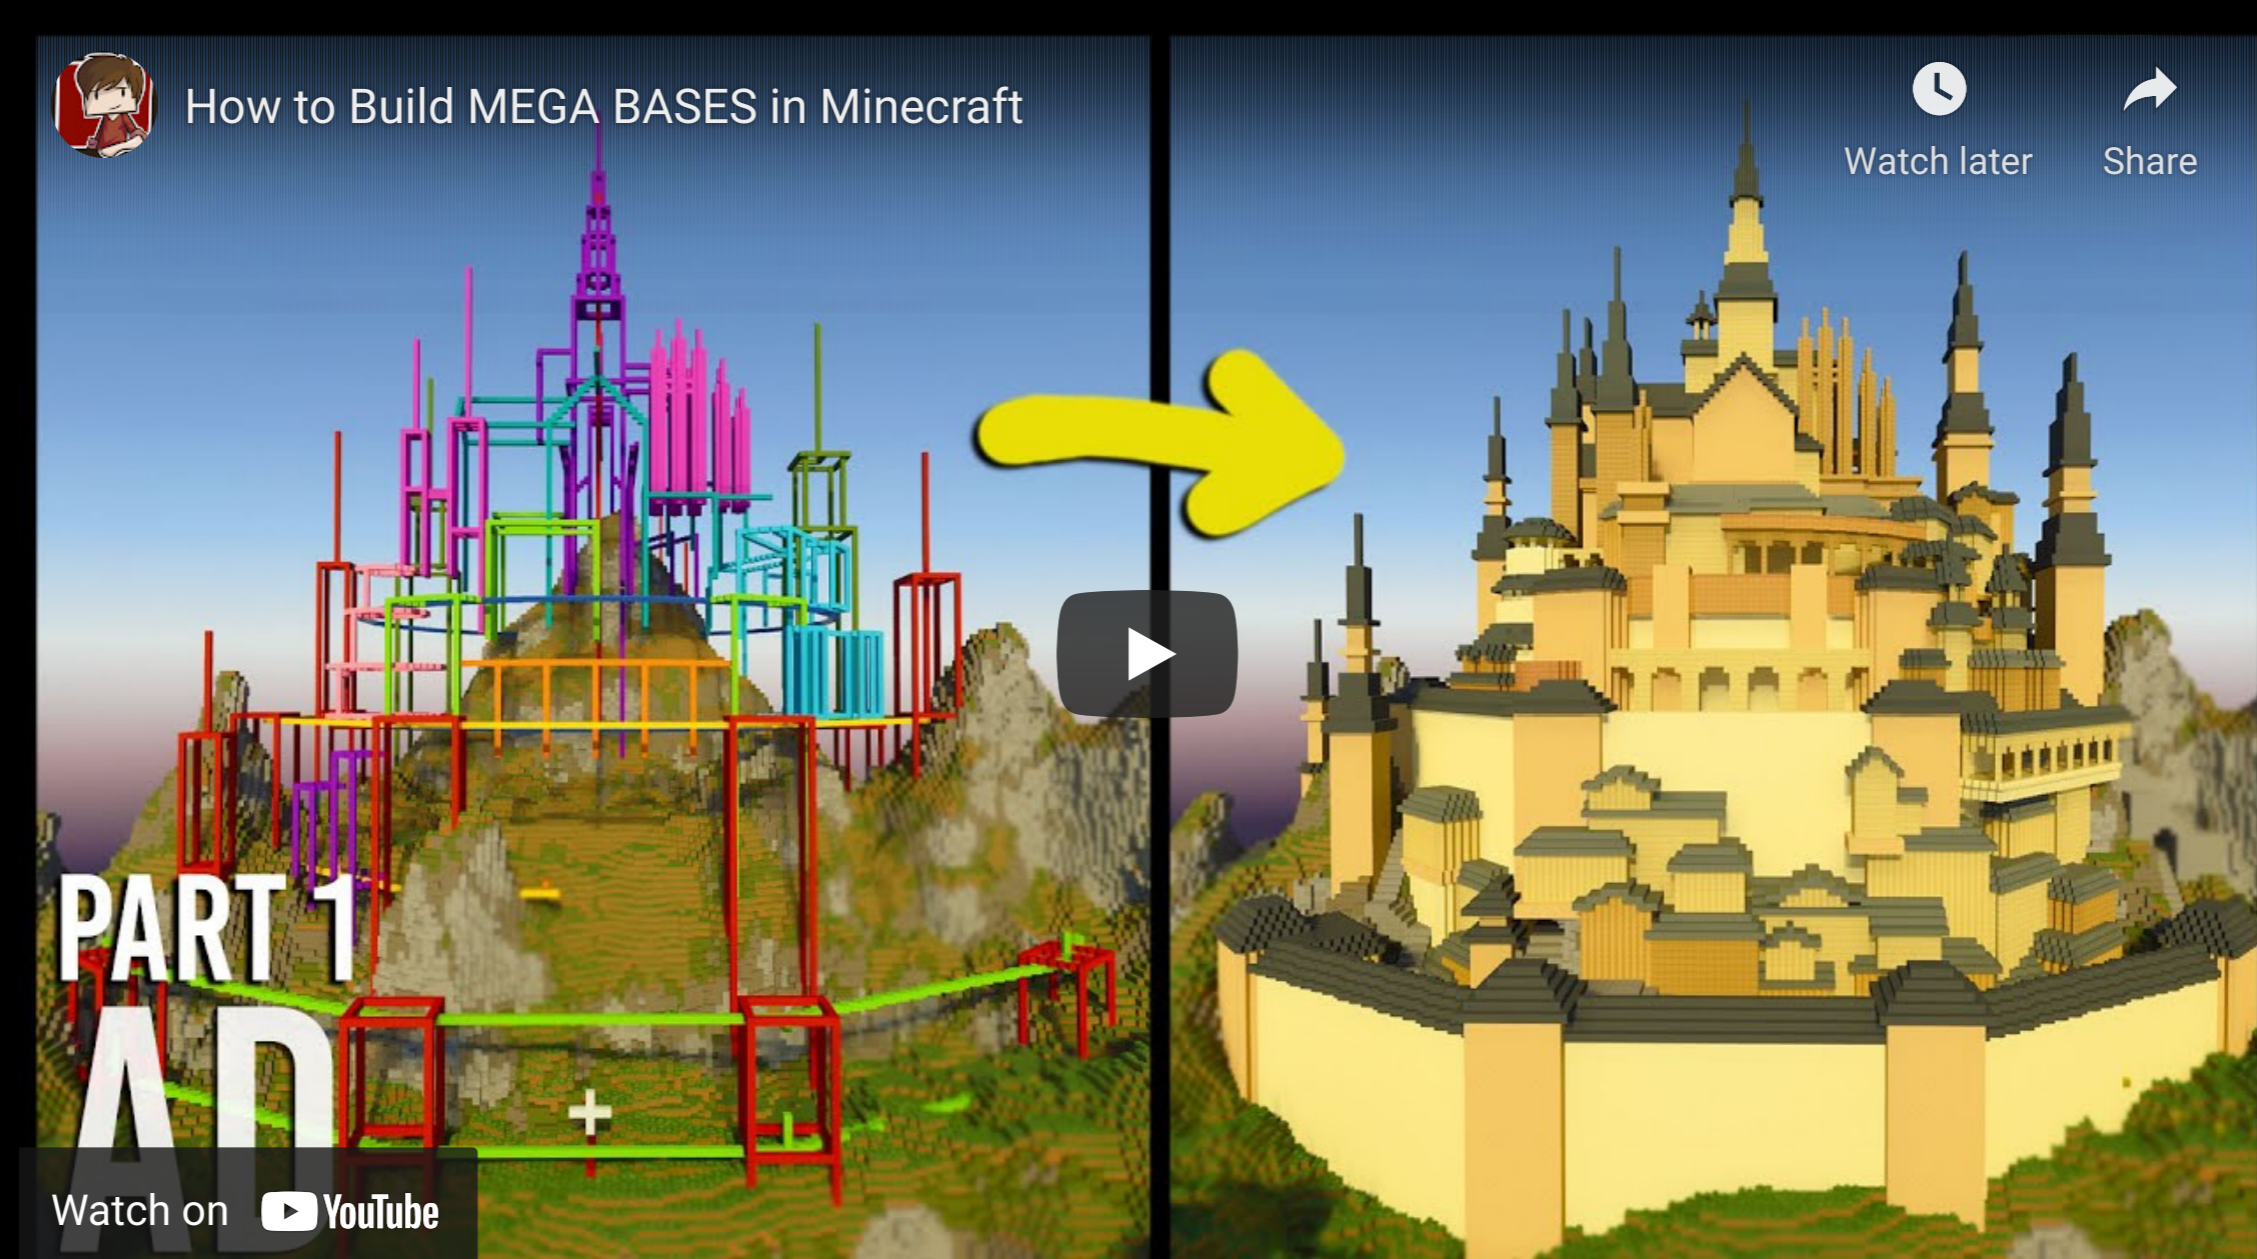

Powered by GeForce RTX 30 Series Laptops

The unparalleled power and performance of *GeForce RTX 30 Series Laptops* delivers NVIDIA Ampere architecture within a sleek portable device. With new RT Cores, Tensor Cores, and streaming multiprocessors, GeForce RTX 30 Series Laptops are perfect for the competitive gamer on the go—or the mastermind of the next great alien empire.

The *Minecraft RTX Build Challenge* uses GeForce RTX 30 Series Laptops to demonstrate the future of graphics and gameplay. By showcasing their worlds with RTX ON, build teams are able to provide immersive examples of the powerful combination of *ray tracing* and *DLSS*.

Don't forget to check *GeForce News* for *Minecraft with RTX* updates as well as important announcements on product launches and other thrilling gaming content.

Comments

GeForce.com Comment Policy
Please read our [Comment Policy](#) before commenting.

1 Comment [GeForce.com](#) [Disqus' Privacy Policy](#) 1 Login ▾

Recommend
 Tweet
 Share
Sort by Newest ▾

Join the discussion...

LOG IN WITH OR SIGN UP WITH DISQUS

Jamal Haynes • 7 months ago

hi

^ | ▾ • Reply • Share ▾

Subscribe
 Add Disqus to your site
 Do Not Sell My Data

DISQUS

Products

- [Graphics Cards](#)
- [Laptops](#)
- [G-SYNC Monitors](#)
- [GeForce NOW Cloud Gaming](#)

Community & News

- [Latest News](#)
- [Tech Guides](#)
- [Community Forums](#)
- [#SHOTWITHGEFORCE](#)
- [Contest Winners](#)
- [Featured Games](#)

Support

- [Drivers](#)
- [Purchase Support](#)
- [Technical Support](#)

Follow GeForce